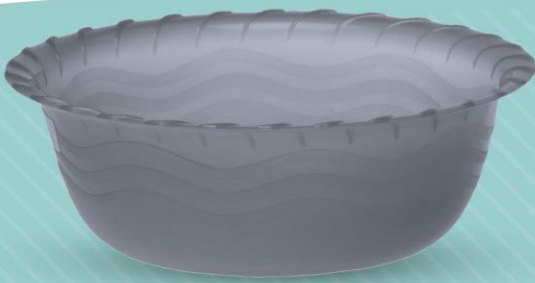

KITCHEN
WIDEST RANGE
OVER 200 PRODUCTS

m missmolly

CROCKERY | CUTLERY | CUPS
JUGS & MUGS | CUTLERY TRAYS
DISH DRAINERS | ACCESSORIES

m missmolly

RAND PLASTICS

KITCHEN 2019

Ice Cube Tray - Semi Circular

Ice Cube Tray - Jumbo

3 Pack Ice Trays

Ice Bucket

Serving Tray (80cm)

Vegetable Rack

Collander

Sieve

Microwave Drip Tray

Microwave Plate Cover